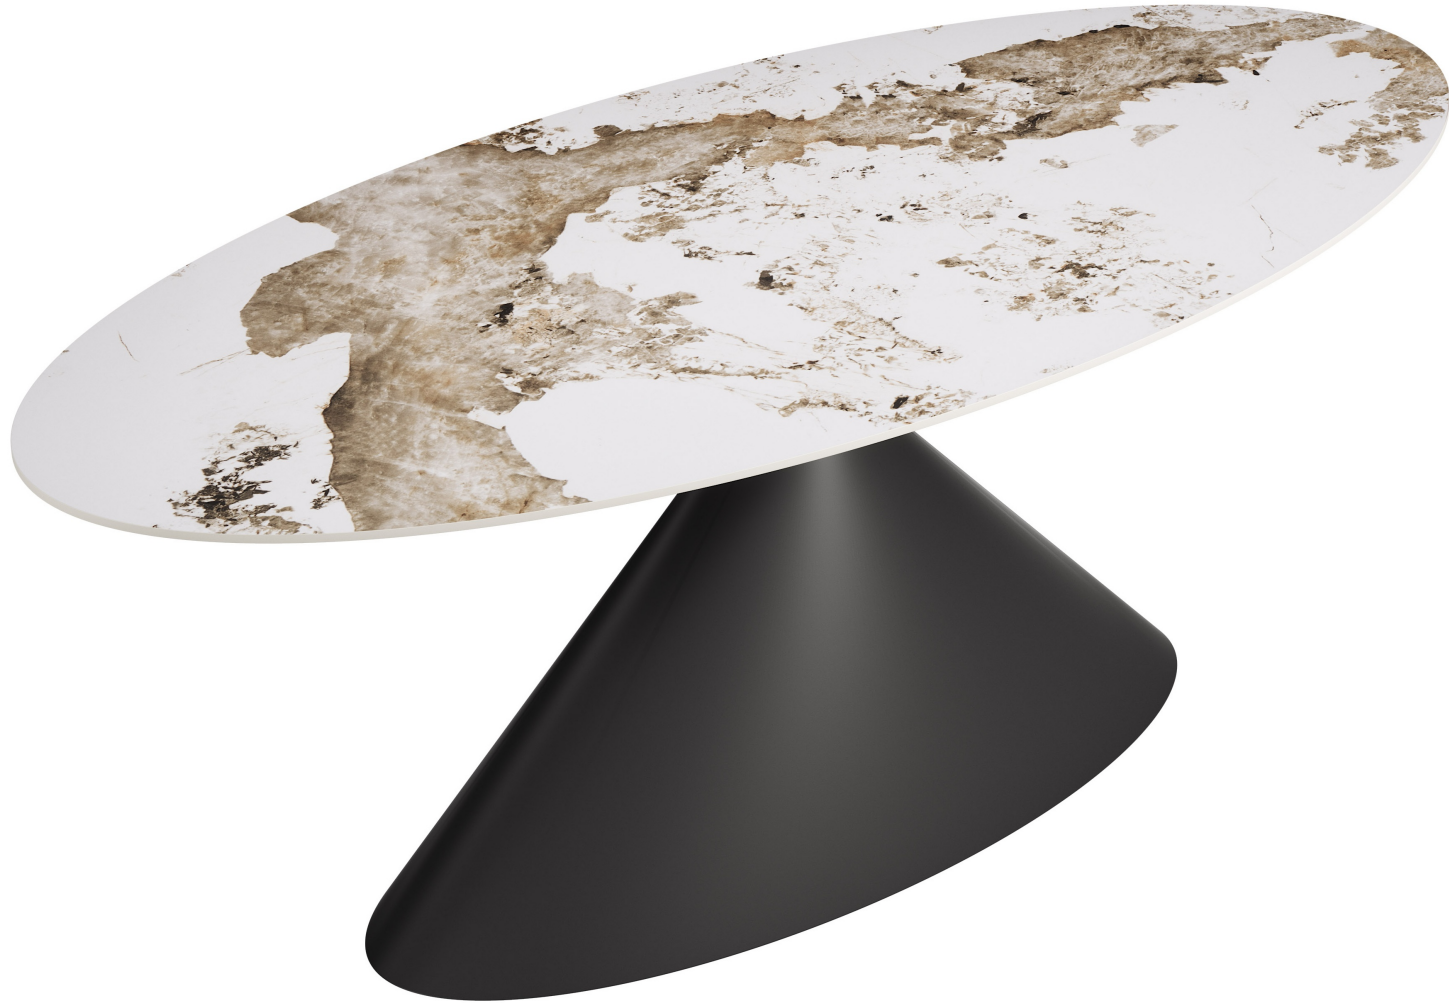

Whitmore Dining Table

Whitmore Collection | Modern | Indoor Dining

Introducing the Whitmore Dining Table — a stunning centerpiece where sculptural design meets everyday elegance. The dramatic cone pedestal in matte black anchors a sweeping oval tabletop finished in exquisite faux marble, creating a bold focal point that seats up to eight for memorable meals and meaningful conversations.

Whitmore Dining Table

M A T E R I A L S & C O N S T R U C T I O N

TABLETOP	Faux Marble MDF, Oval
BASE	Powder Coated Steel, Cone Pedestal
BASE COLOR	Matte Black
TABLETOP SHAPE	Oval
TABLETOP THICKNESS	0.4"
WEIGHT CAPACITY	130 lbs
PRODUCT WEIGHT	145.2 lbs
ASSEMBLY	Required
CARE	Clean with mild soap and warm water
COUNTRY OF ORIGIN	Vietnam
WARRANTY	3 Years Limited

F I N I S H

White & Brown

Faux Marble MDF Tabletop

*Marble pattern varies between pieces.
Colors may vary slightly from screen.*

Whitmore Dining Table

D I M E N S I O N S

FRONT VIEW

SIDE VIEW

OVERALL		TABLETOP		BASE		OTHER	
WIDTH	70.7"	SHAPE	Oval	STYLE	Cone Pedestal	SEATING	Up to 8
DEPTH	35.2"	THICKNESS	0.4"	HEIGHT	28.9"	WEIGHT CAP	130 lbs
HEIGHT	29.3"	MATERIAL	Faux Marble MDF	FINISH	Matte Black	PRODUCT WT	145.2 lbs